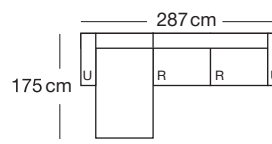

SOLC03

ANGOLARE CL LARGE

(SOL153 + SOL251)